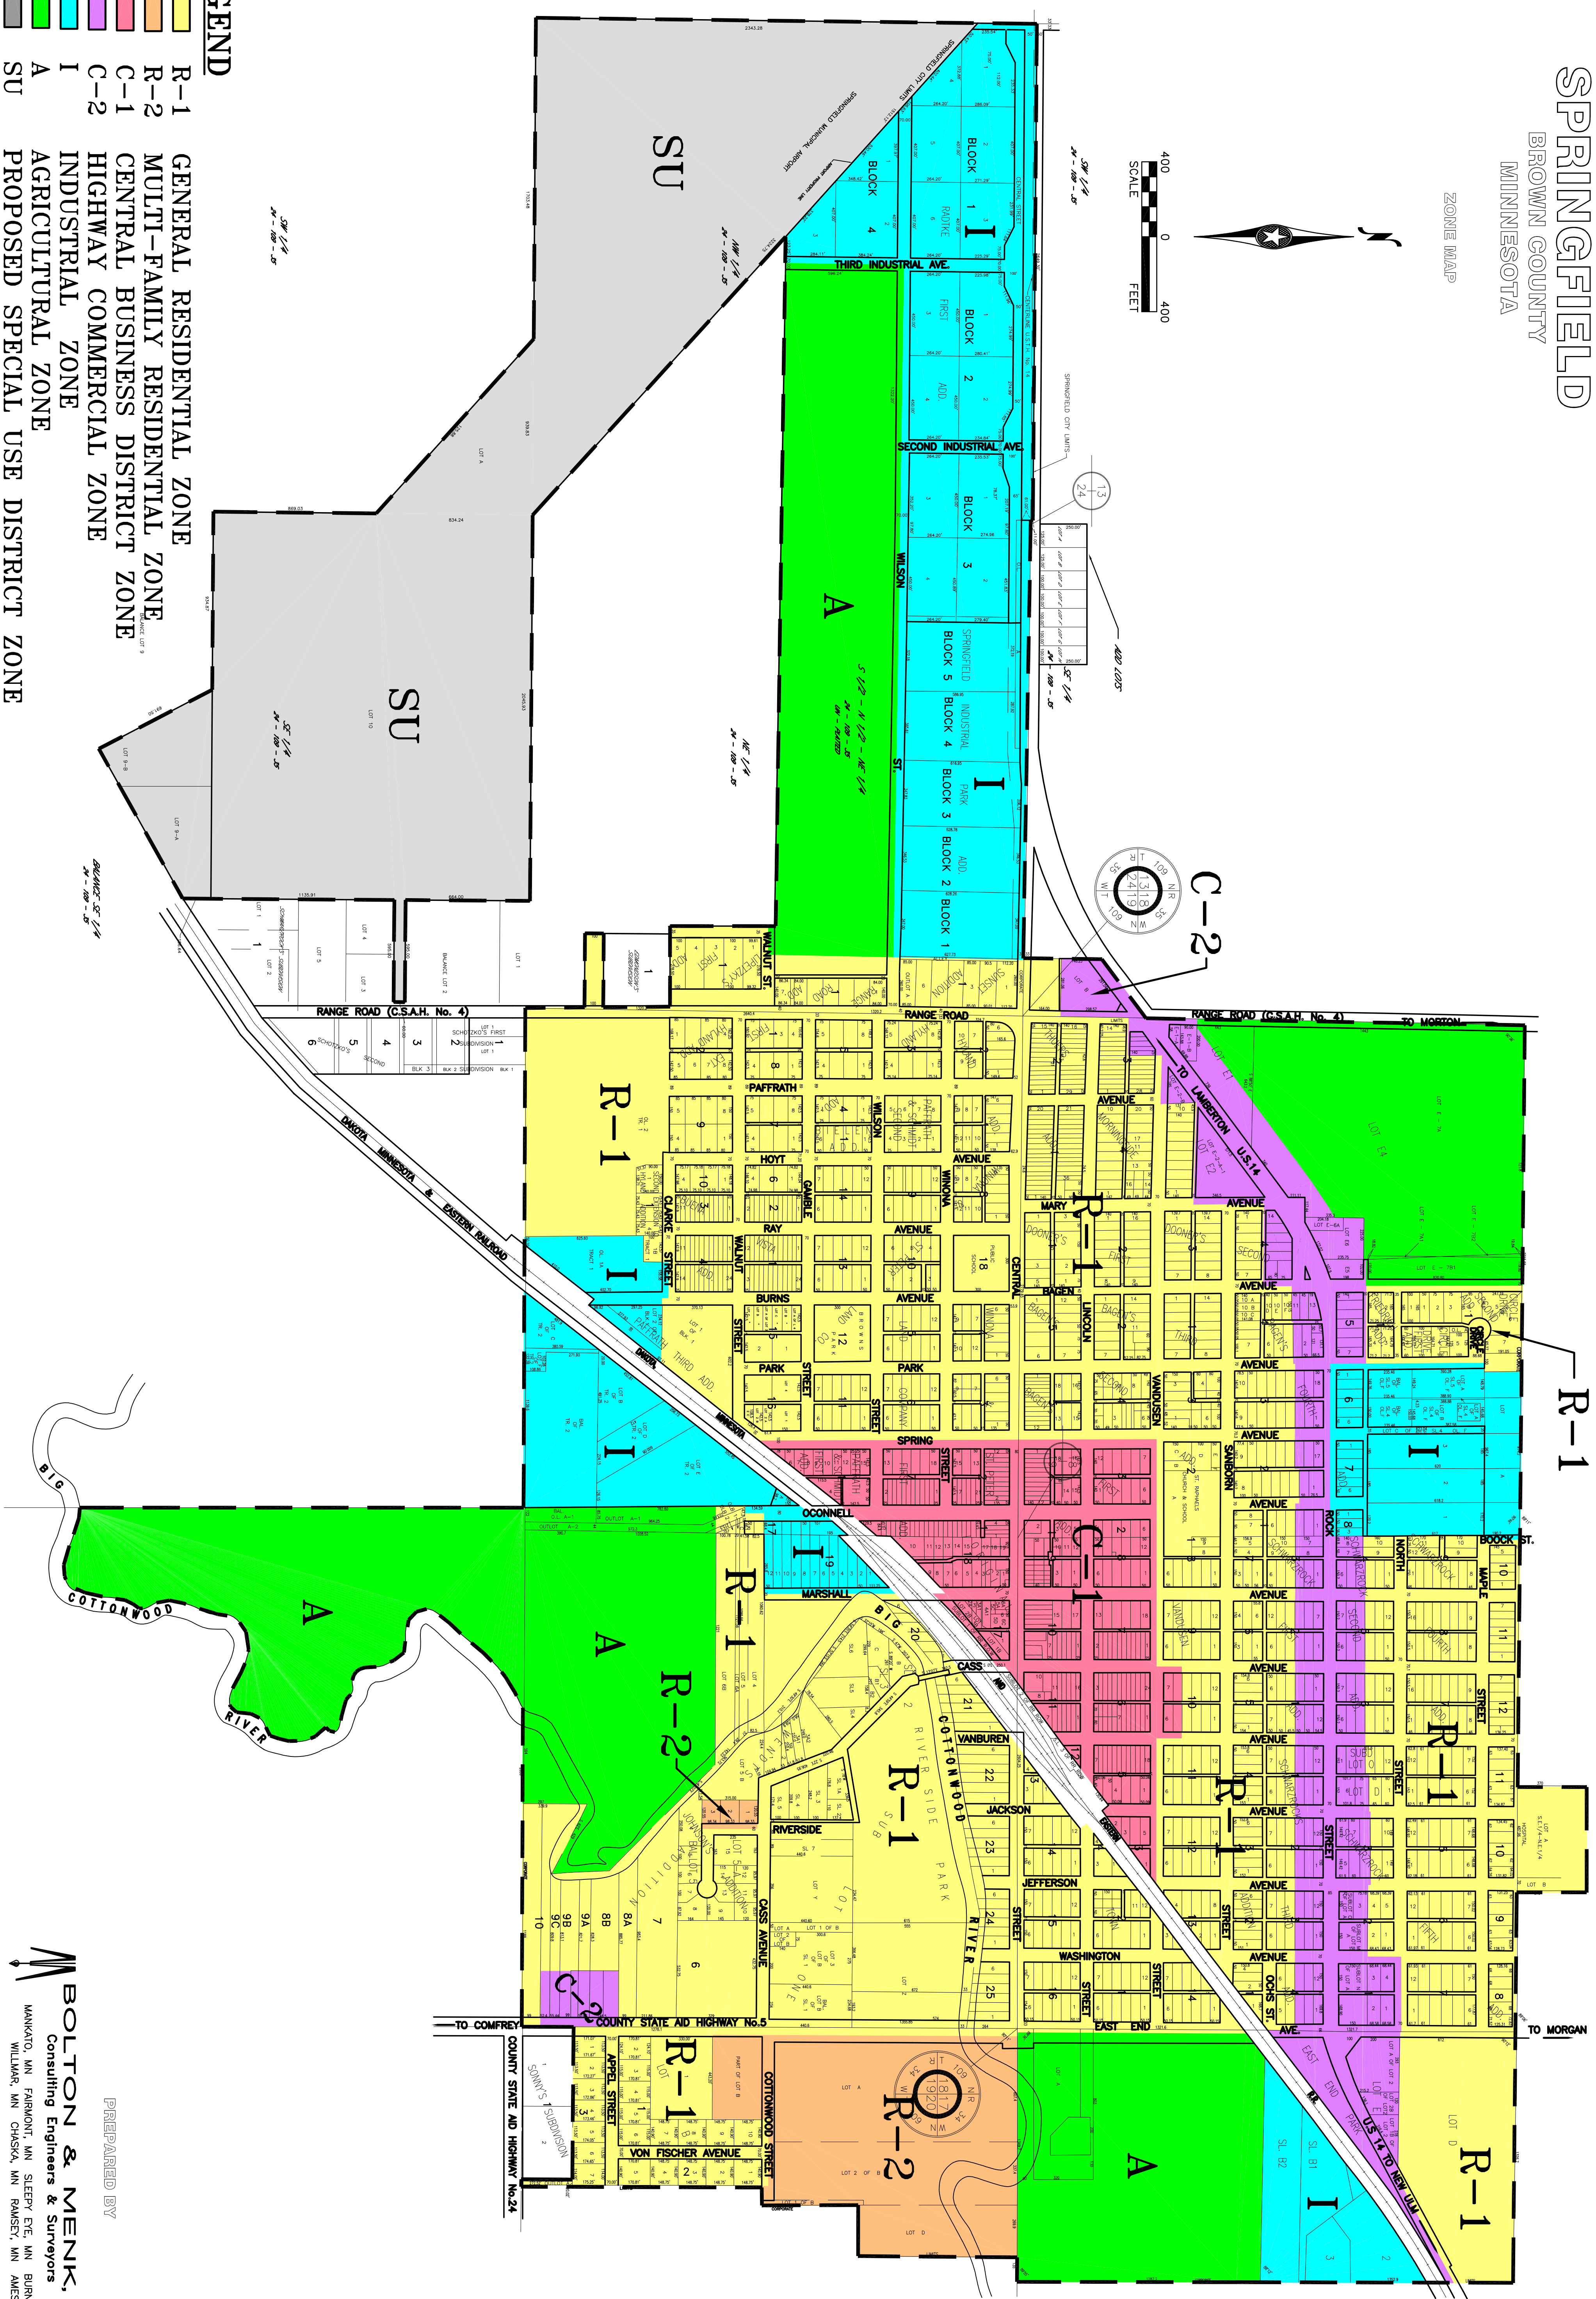

CITY OF
SPRINGFIELD
BROWN COUNTY
MINNESOTA

ZONE MAP

LEGEND

	R-1	GENERAL RESIDENTIAL ZONE
	R-2	MULTI-FAMILY RESIDENTIAL ZONE
	C-1	CENTRAL BUSINESS DISTRICT ZONE
	C-2	HIGHWAY COMMERCIAL ZONE
	I	INDUSTRIAL ZONE
	A	AGRICULTURAL ZONE
	SU	PROPOSED SPECIAL USE DISTRICT ZONE

PREPARED BY

BOLTON & MENK, INC.
Consulting Engineers & Surveyors
WANKATO, MN FARMINGTON, MN SLEEPY HOLE, MN BURNSVILLE, MN
WILLMAR, MN CHASKA, MN RAMSEY, MN AMES, IA